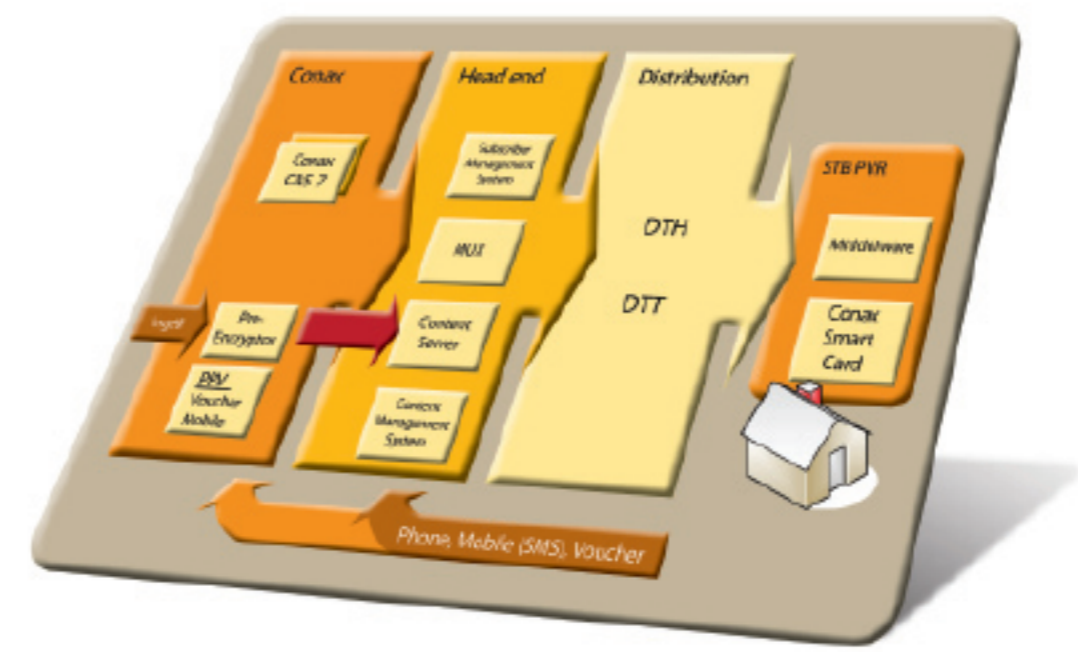

### CONAX PREENCRYPTOR

In addition to the functionality of Conax Push VOD security lies the Conax PreEncryptor - a module designed for off-line encryption of MPEG Transport Streams.

- Consumer's STB has a local hard disk drive (HDD)
- Consumer's operator downloads assets onto the HDD
- Assets can be purchased on a rental or subscription basis

### THE CONCEPT

The Conax Push VOD solution consists of three steps:

- 1) Pre-encryption of content
- 2) Pushing of content to the STB
- 3) Playback of stored content to consumer

### 1) CONAX PRE-ENCRYPTION

Conax PreEncryptor is batch-oriented and is initiated by other processes. It assumes a Single Program Transport Stream (SPTS) from asset management and can be configured to match a variety of VOD-server concepts. After processing, the encrypted content is stored on a pre-defined server.

### 2) PUSHING OF CONTENT TO STB

Content is "pushed" to the STB through a push VOD server. The server is engineered by Conax to secure consistent interfaces and operation throughout the entire cycle.